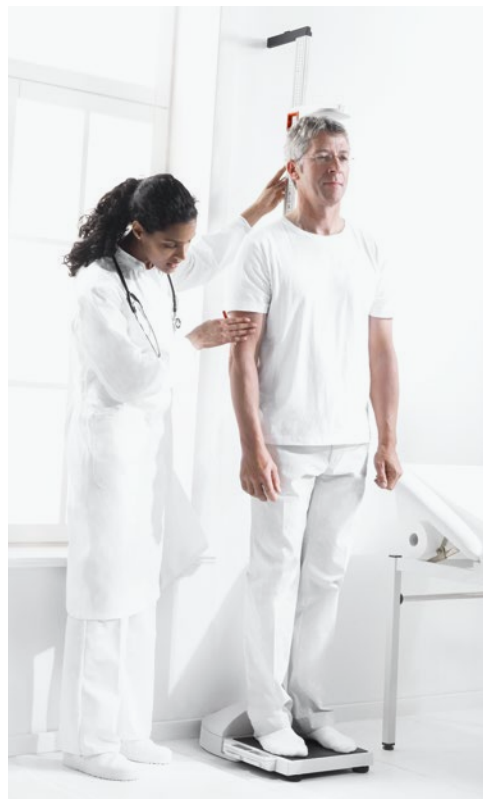

## seca 217

- + Can be connected to a mobile measuring station with a flat scale
- + Wall spacer for additional stability
- + Robust platform for secure stance
- + Convenient reading thanks to the scale printed on the side and the reading window
- + The measuring rod can be dismantled and stored securely in the base for easy transport
- + Includes heel positioner for optimal three-point height measurement

## Portable stadiometer combinable with flat scale

### Quick and easy installation without wall mounting

The measuring rod (which can be dismantled into several pieces) of the seca 217 stadiometer can be easily and quickly connected to the stable floor plate in a few simple steps. Therefore, an additional wall mounting is not necessary. Access is also easy, because the generous base has no secure side rails or edges.

### Precise reading of measurements

The large, stable head positioner ensures particularly high measuring accuracy. It is made of a solid plastic that does not bend and is impressively easy to turn upside down. Another well thought-out detail is the scales printed on both sides of the measuring rod, which can be read during the measurement and guarantee precise measurement results up to a body size of 205 cm.